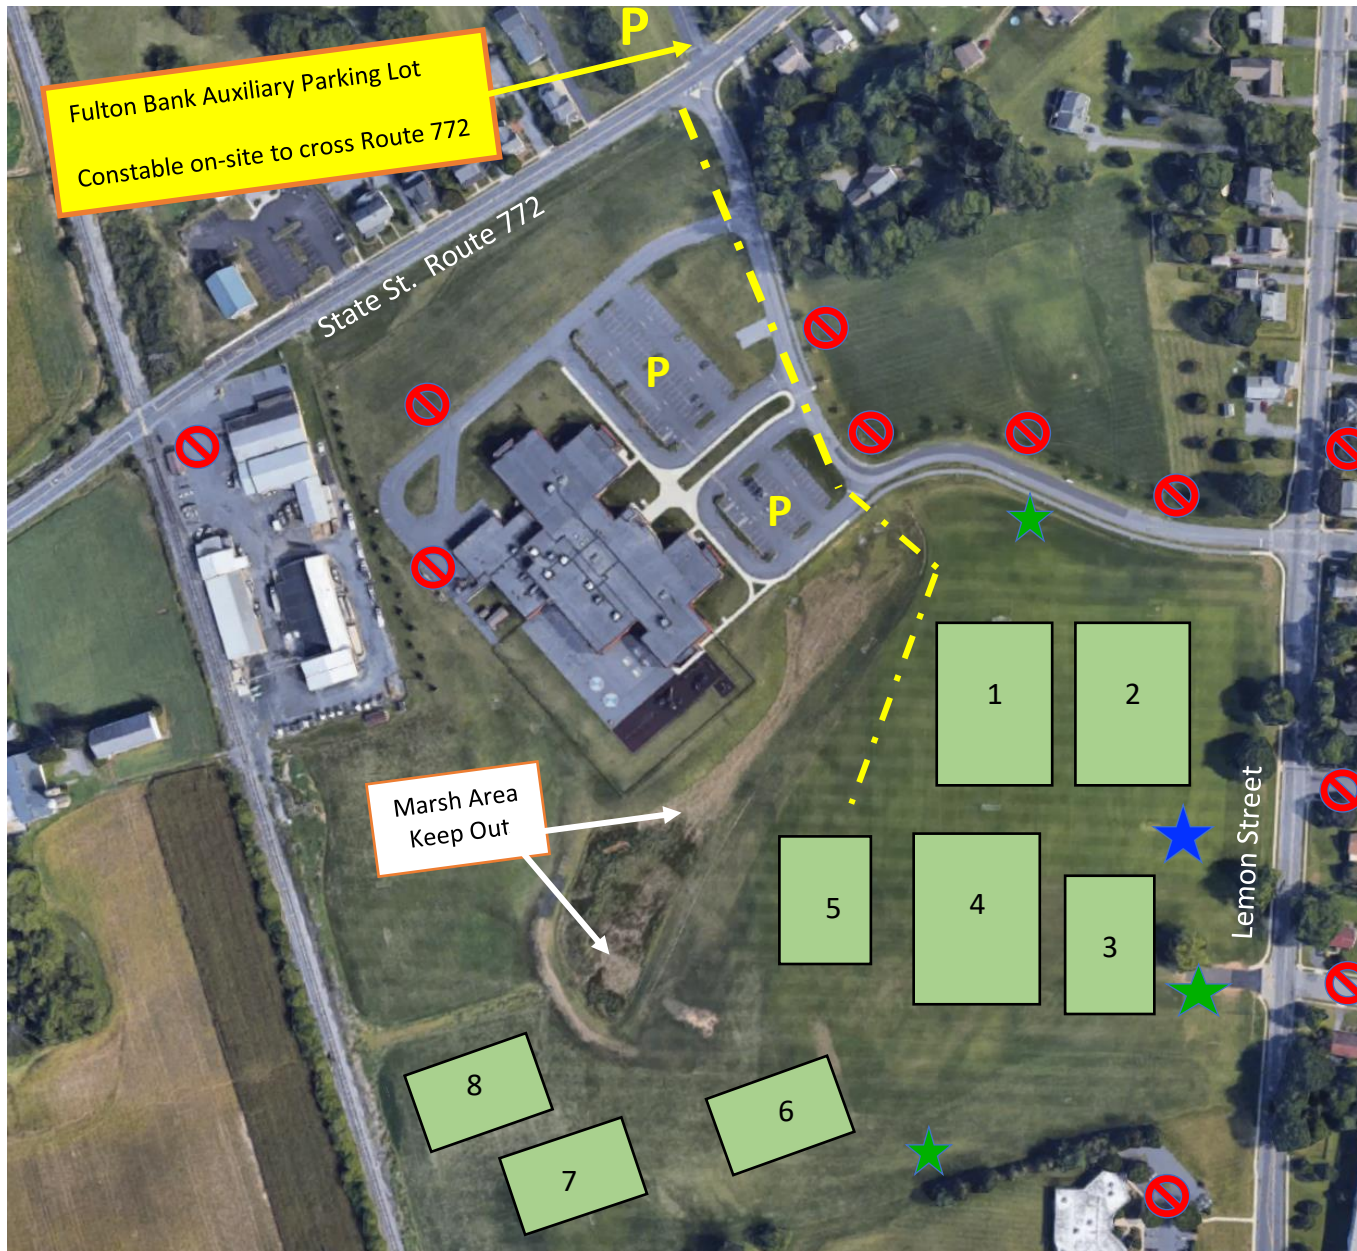

East Petersburg Elementary School

5700 Lemon Street. East Petersburg, PA 17520

Parking:

- Use school lots or Fulton Bank auxiliary lot only.
- Do not park in unauthorized areas or on grass. Specifically, the neighborhoods along Lemon Street and/or surrounding businesses. You will get towed.

Rules:

- Spectators are to be seated on opposite sidelines from teams. No spectators behind goals.
- No pets allowed.
- No smoking.
- No alcohol.
- No tents for group party use. Tents to cover player benches are fine.

Fields:

- #'s 1, 2, and 4 are 11v11 fields.
- #'s 3, 5, 6, 7, 8 are 9v9 fields.

★ = Portable Rest Room.

★ = Site HQ and ATC Tent