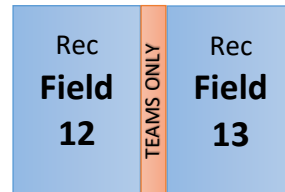

# Red Land Soccer Complex Field Layout

North

DRIVEWAY - NO STOPPING

Concession &  
Clubhouse

You Are Here

Updated March 2022  
(Subject to Change)

Please observe and respect the following of  
our complex:

“Teams Only” Zones for RECREATIONAL  
TEAMS – it is for the safety of our players!!