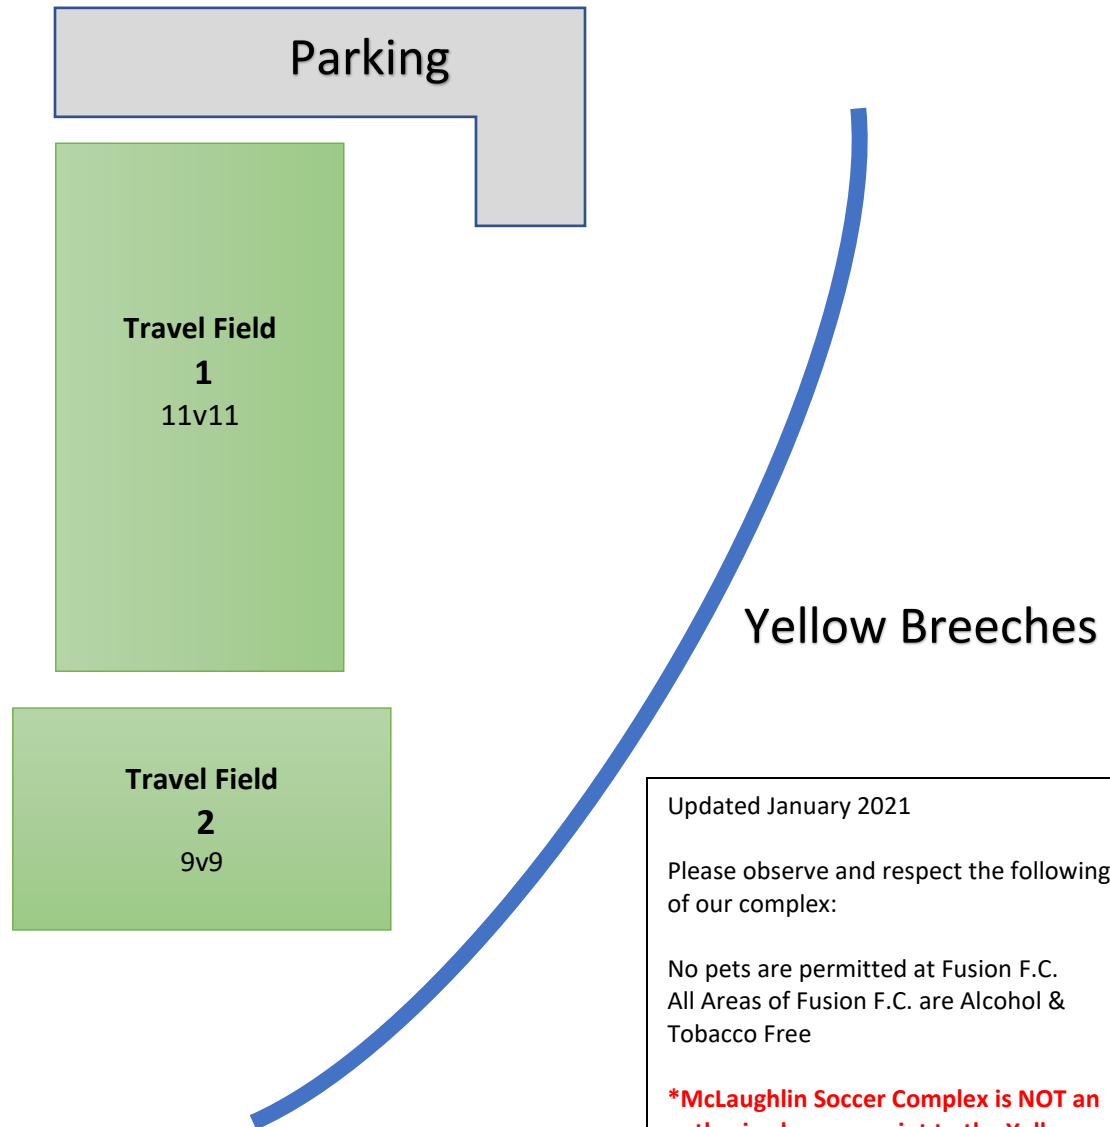

McGlaughlin Soccer Complex Field Layout

North

Updated January 2021

Please observe and respect the following of our complex:

No pets are permitted at Fusion F.C.
All Areas of Fusion F.C. are Alcohol & Tobacco Free

***McLaughlin Soccer Complex is NOT an authorized access point to the Yellow Breeches Water Trail**